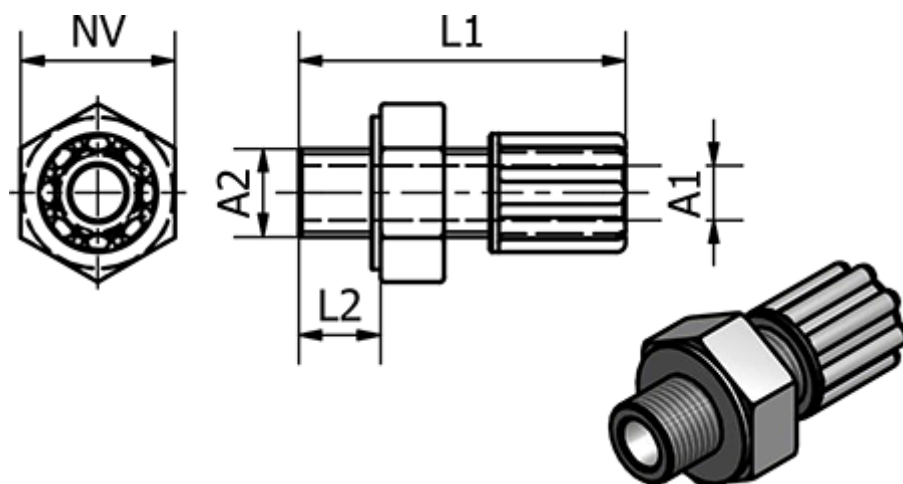

Data Sheet

Article number: 58612034

Description: Push-on 120.34, Ø9/12 - G 1/2"
Straight

Measures

Ext. Hose Diameter A1	= 9/12
L1	= 51
L2	= 14
NV	= 27
Thread A2	= G 1/2"